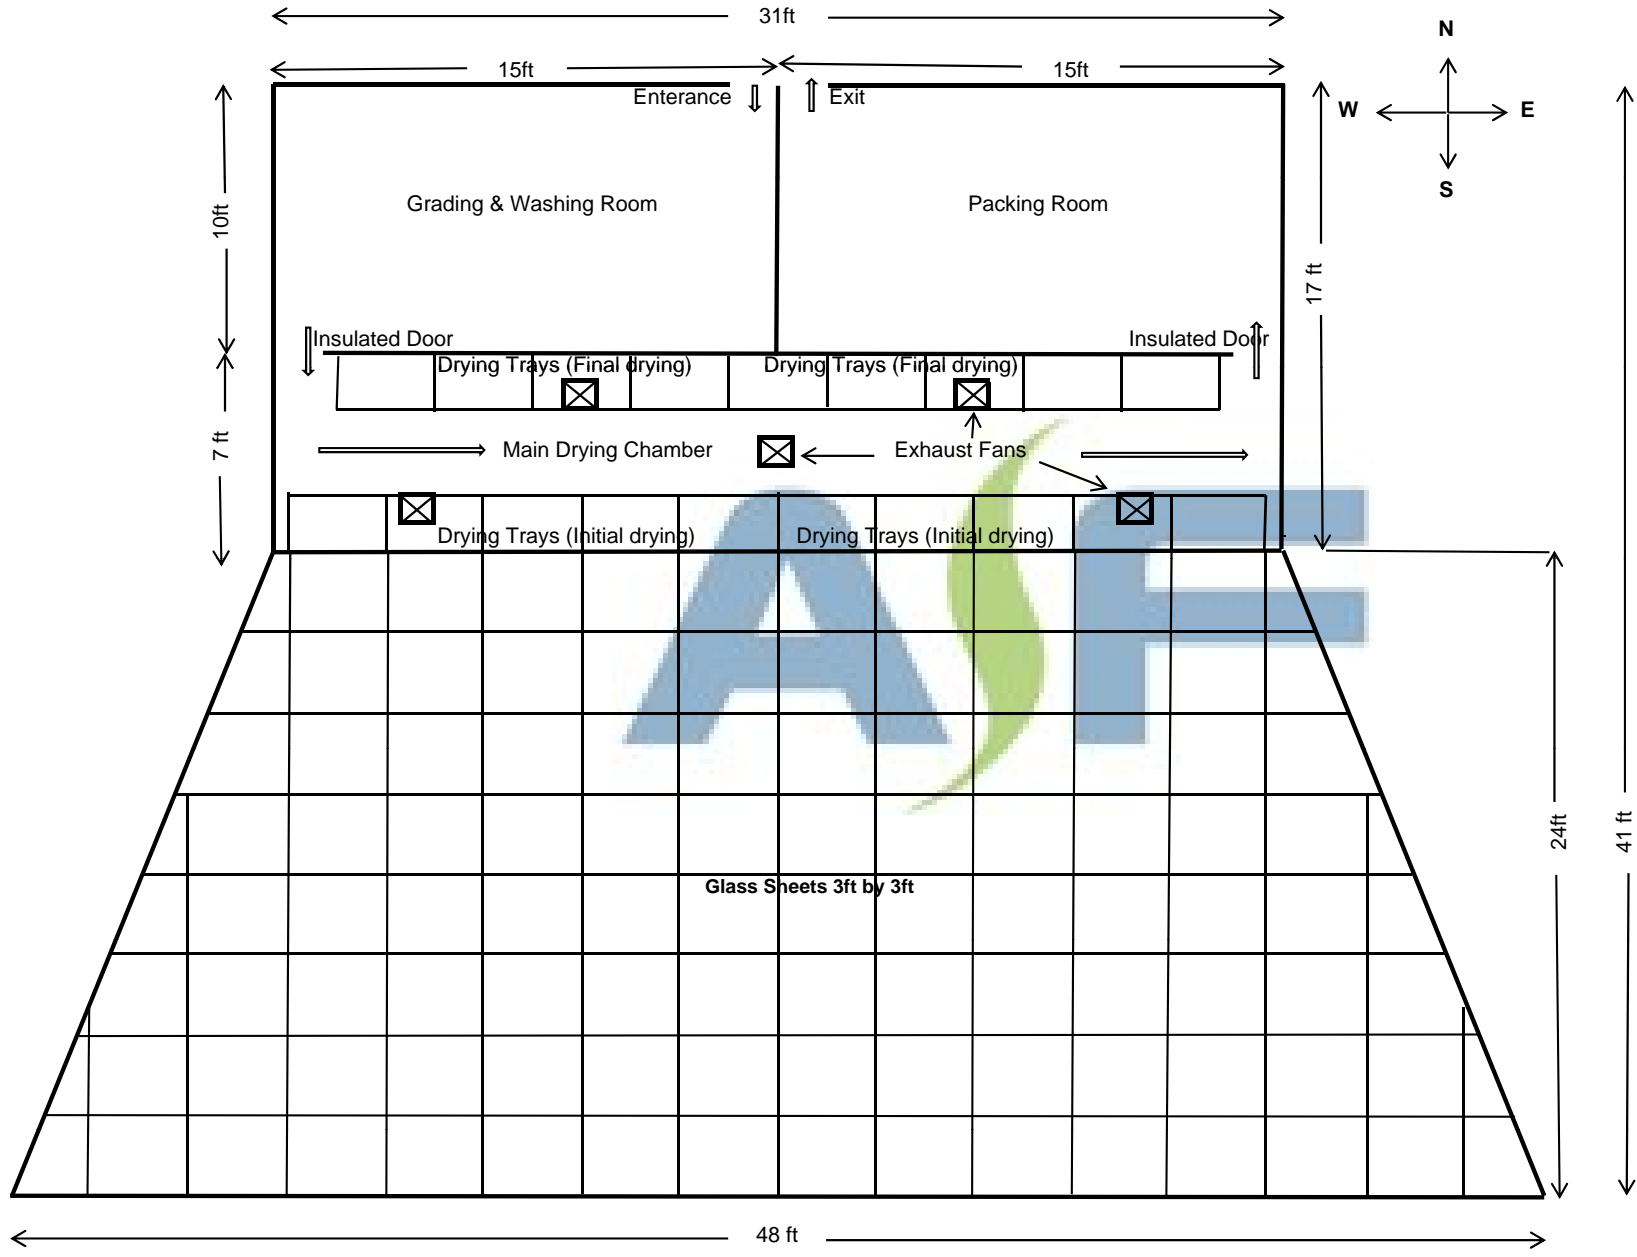

Technical Design of Solar Dryer

(One Ton Capacity)

Top View

Side View

Front View