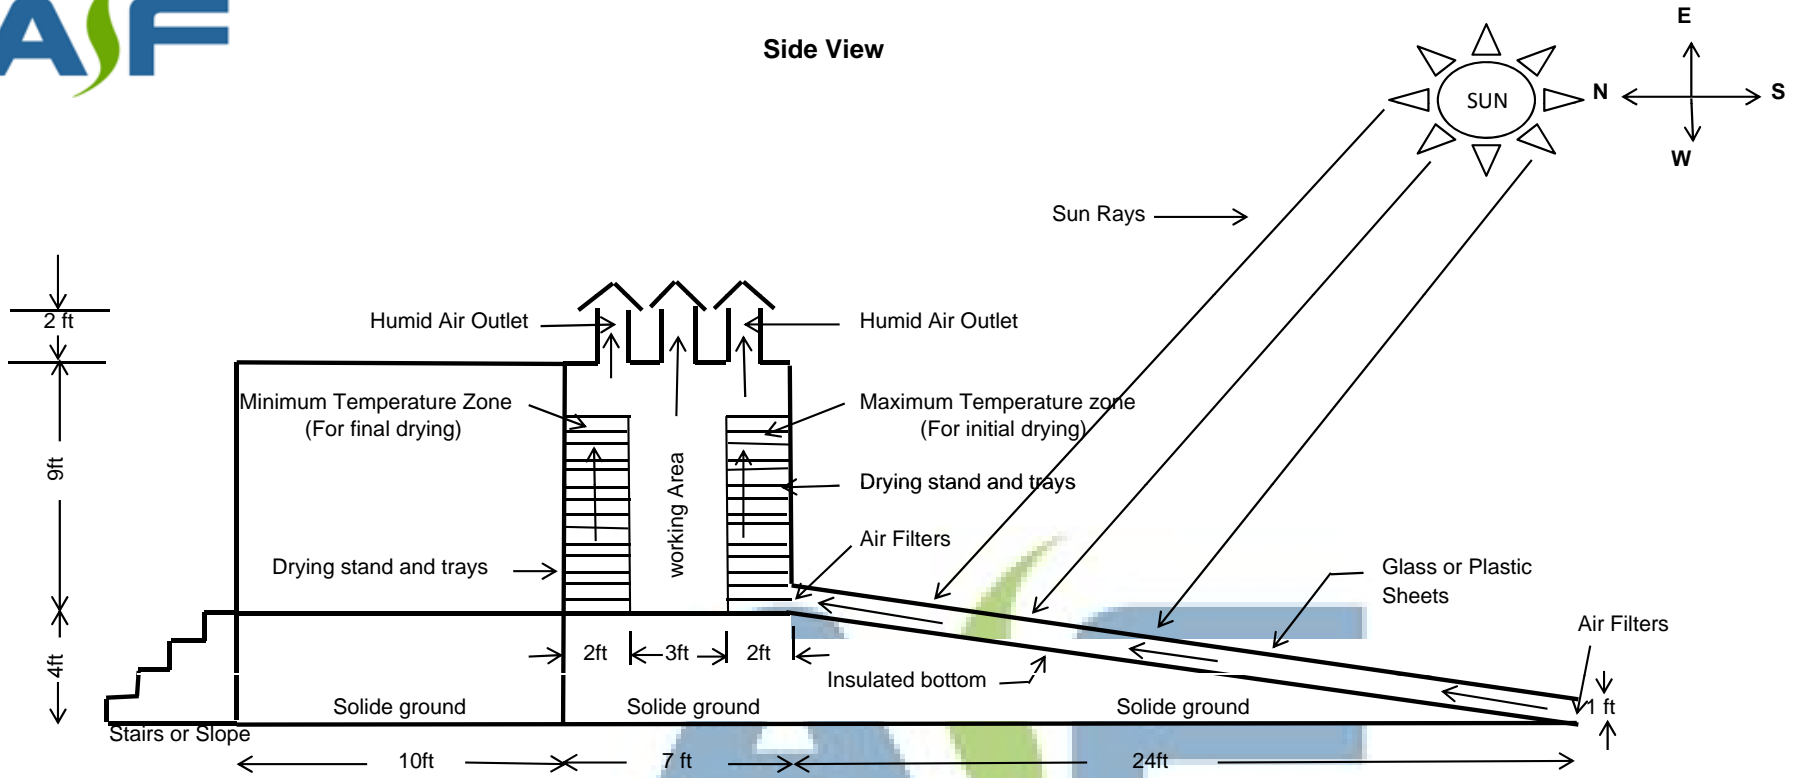

Technical Design of Solar Dryer

(One Ton Capacity)

Top View

Side View

Front View